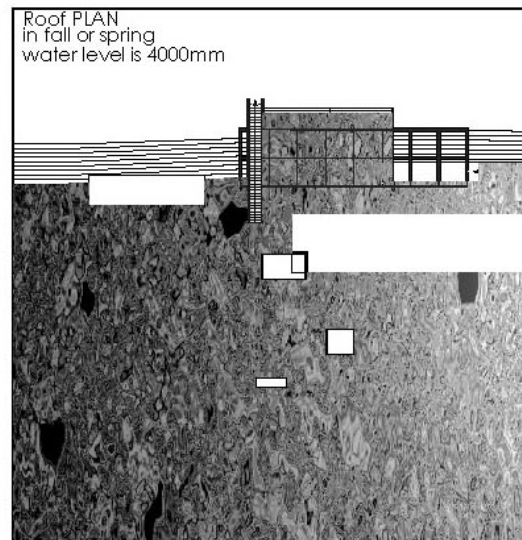

CHANGE OF THE WATER LEVEL

SECTION

CHANGE OF THE INSIDE OF A ROOM

water level ±0

water level +1000

water level +3000

water level +6000

water level +7500

SEQUENCE