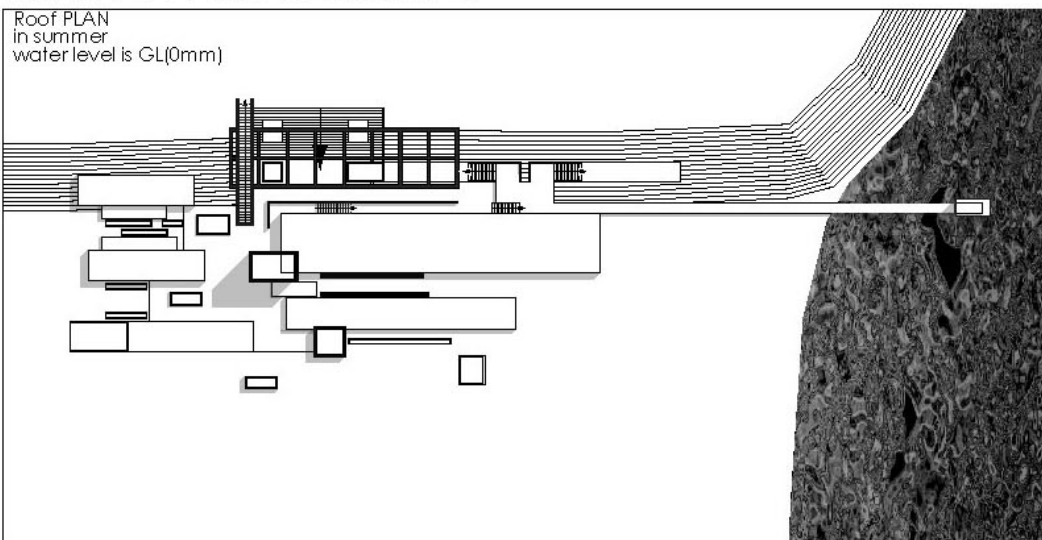

CHANGE OF THE WATER LEVEL

SECTION

CHANGE OF THE INSIDE OF A ROOM

water level ±0

water level +1000

water level +3000

water level +6000

water level +7500

water level ±0

water level +1000

water level +1000

- 1 Entrance Hall
- 2 Museum Shop
- 3 Foyer
- 4 Gallery
- 5 Storage
- 6 Note
- 7 outdoor Exhibition space
- 8 Court
- 9 Theater
- 10 Terrace
- 11 Atelier
- 12 Studio
- 13 Gate
- 14 Restaurant
- 15 Office

SEQUENCE