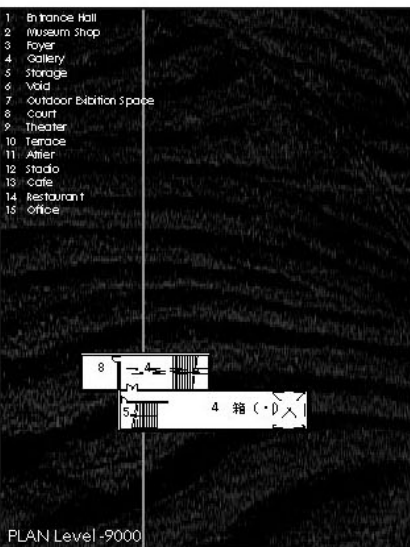

CHANGE OF THE WATER LEVEL

SECTION

CHANGE OF THE INSIDE OF A ROOM

water level ±0

water level +1000

water level +3000

water level +6000

water level +7500

water level ±0

water level +1000

water level +1000

- 1 Entrance Hall
- 2 Museum Shop
- 3 Foyer
- 4 Gallery
- 5 Storage
- 6 Note
- 7 outdoor Exhibition space
- 8 Court
- 9 Theater
- 10 Terrace
- 11 Atelier
- 12 Studio
- 13 Gate
- 14 Restaurant
- 15 Office

SEQUENCE