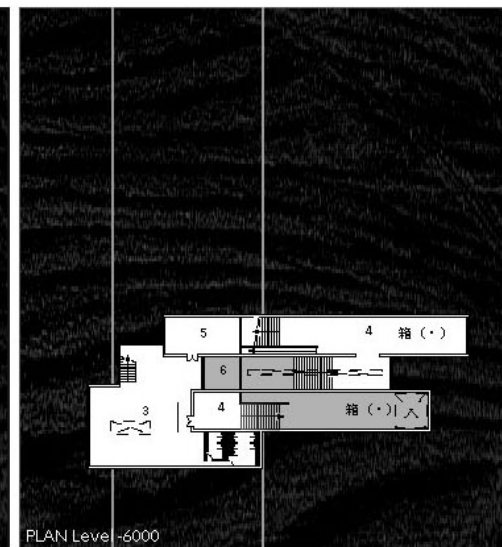

CHANGE OF THE WATER LEVEL

SECTION

CHANGE OF THE INSIDE OF A ROOM

water level ±0

water level +1000

water level +3000

water level +6000

water level +7500

water level ±0

water level +1000

water level +1000

- 1 Entrance Hall
- 2 Museum Shop
- 3 Foyer
- 4 Gallery
- 5 Storage
- 6 Note
- 7 outdoor Exhibition space
- 8 Court
- 9 Theater
- 10 Terrace
- 11 Atelier
- 12 Studio
- 13 Gate
- 14 Restaurant
- 15 Office

SEQUENCE