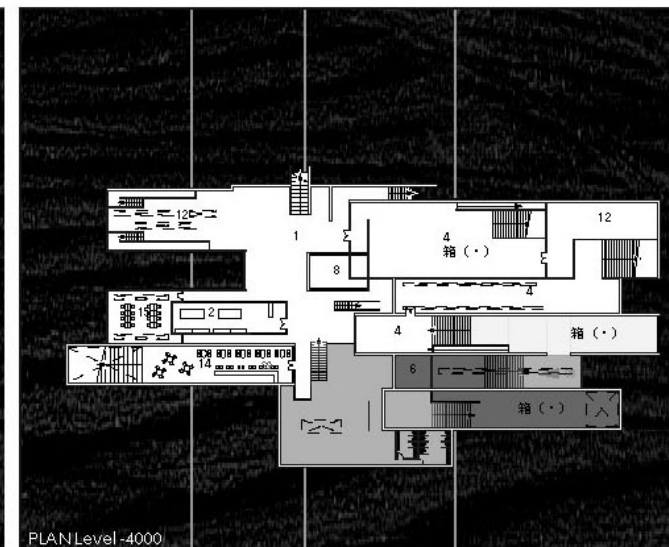

CHANGE OF THE WATER LEVEL

SECTION

CHANGE OF THE INSIDE OF A ROOM

water level ±0

water level +1000

water level +3000

water level +6000

water level +7500

water level ±0

water level +1000

water level +1000

- 1 Entrance Hall
- 2 Museum Shop
- 3 Foyer
- 4 Gallery
- 5 Storage
- 6 Note
- 7 outdoor Exhibition space
- 8 Court
- 9 Theater
- 10 Terrace
- 11 Atelier
- 12 Studio
- 13 Gate
- 14 Restaurant
- 15 Office

SEQUENCE