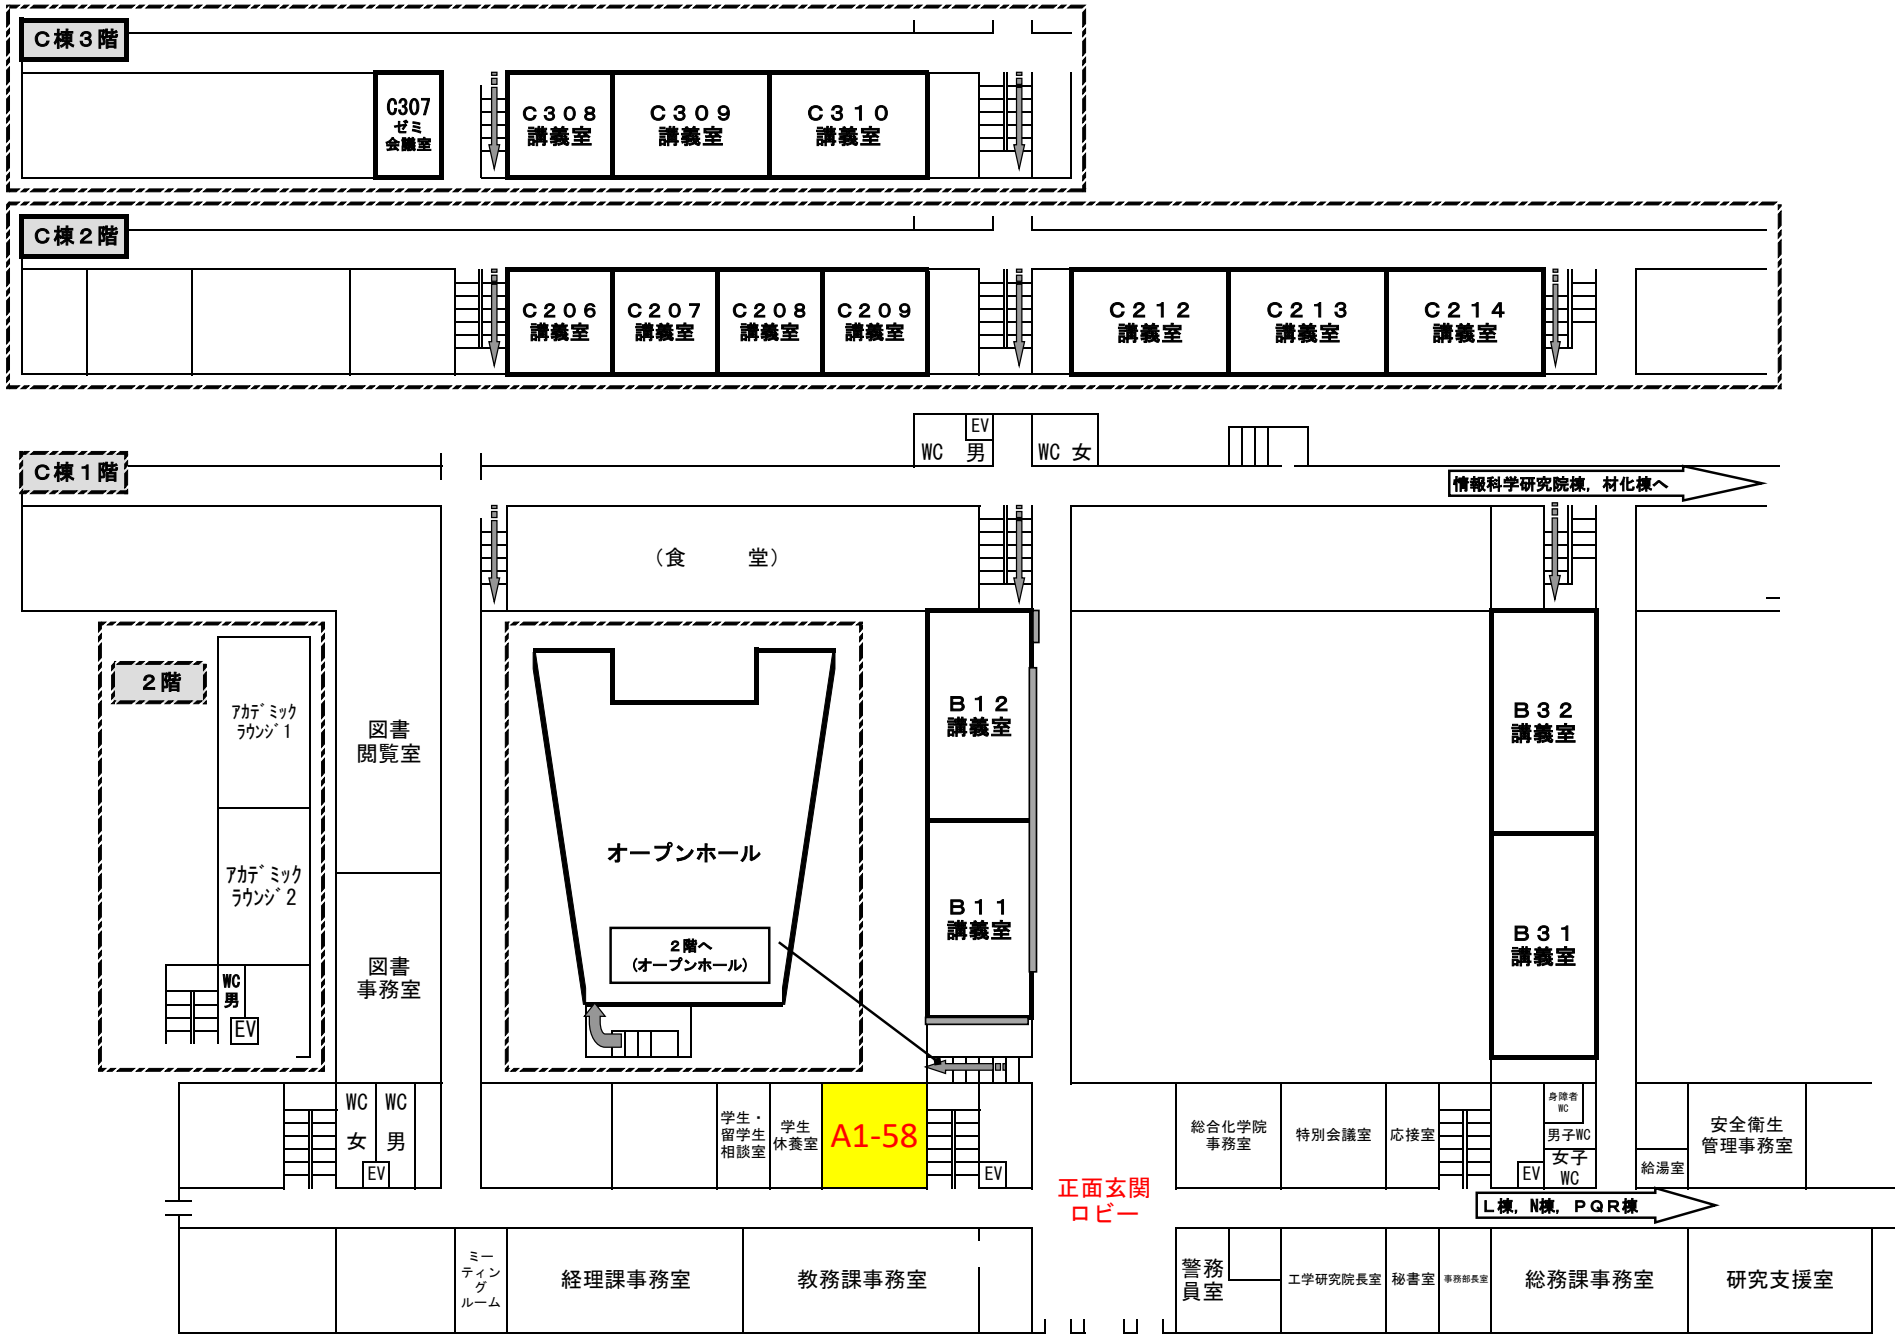

# 工学研究院・工学院・工学部 A棟・B棟・C棟 講義室配置図

# Faculty of Engineering/Graduate School of Engineering/School of Engineering Buildings A, B, C Lecture Room Map